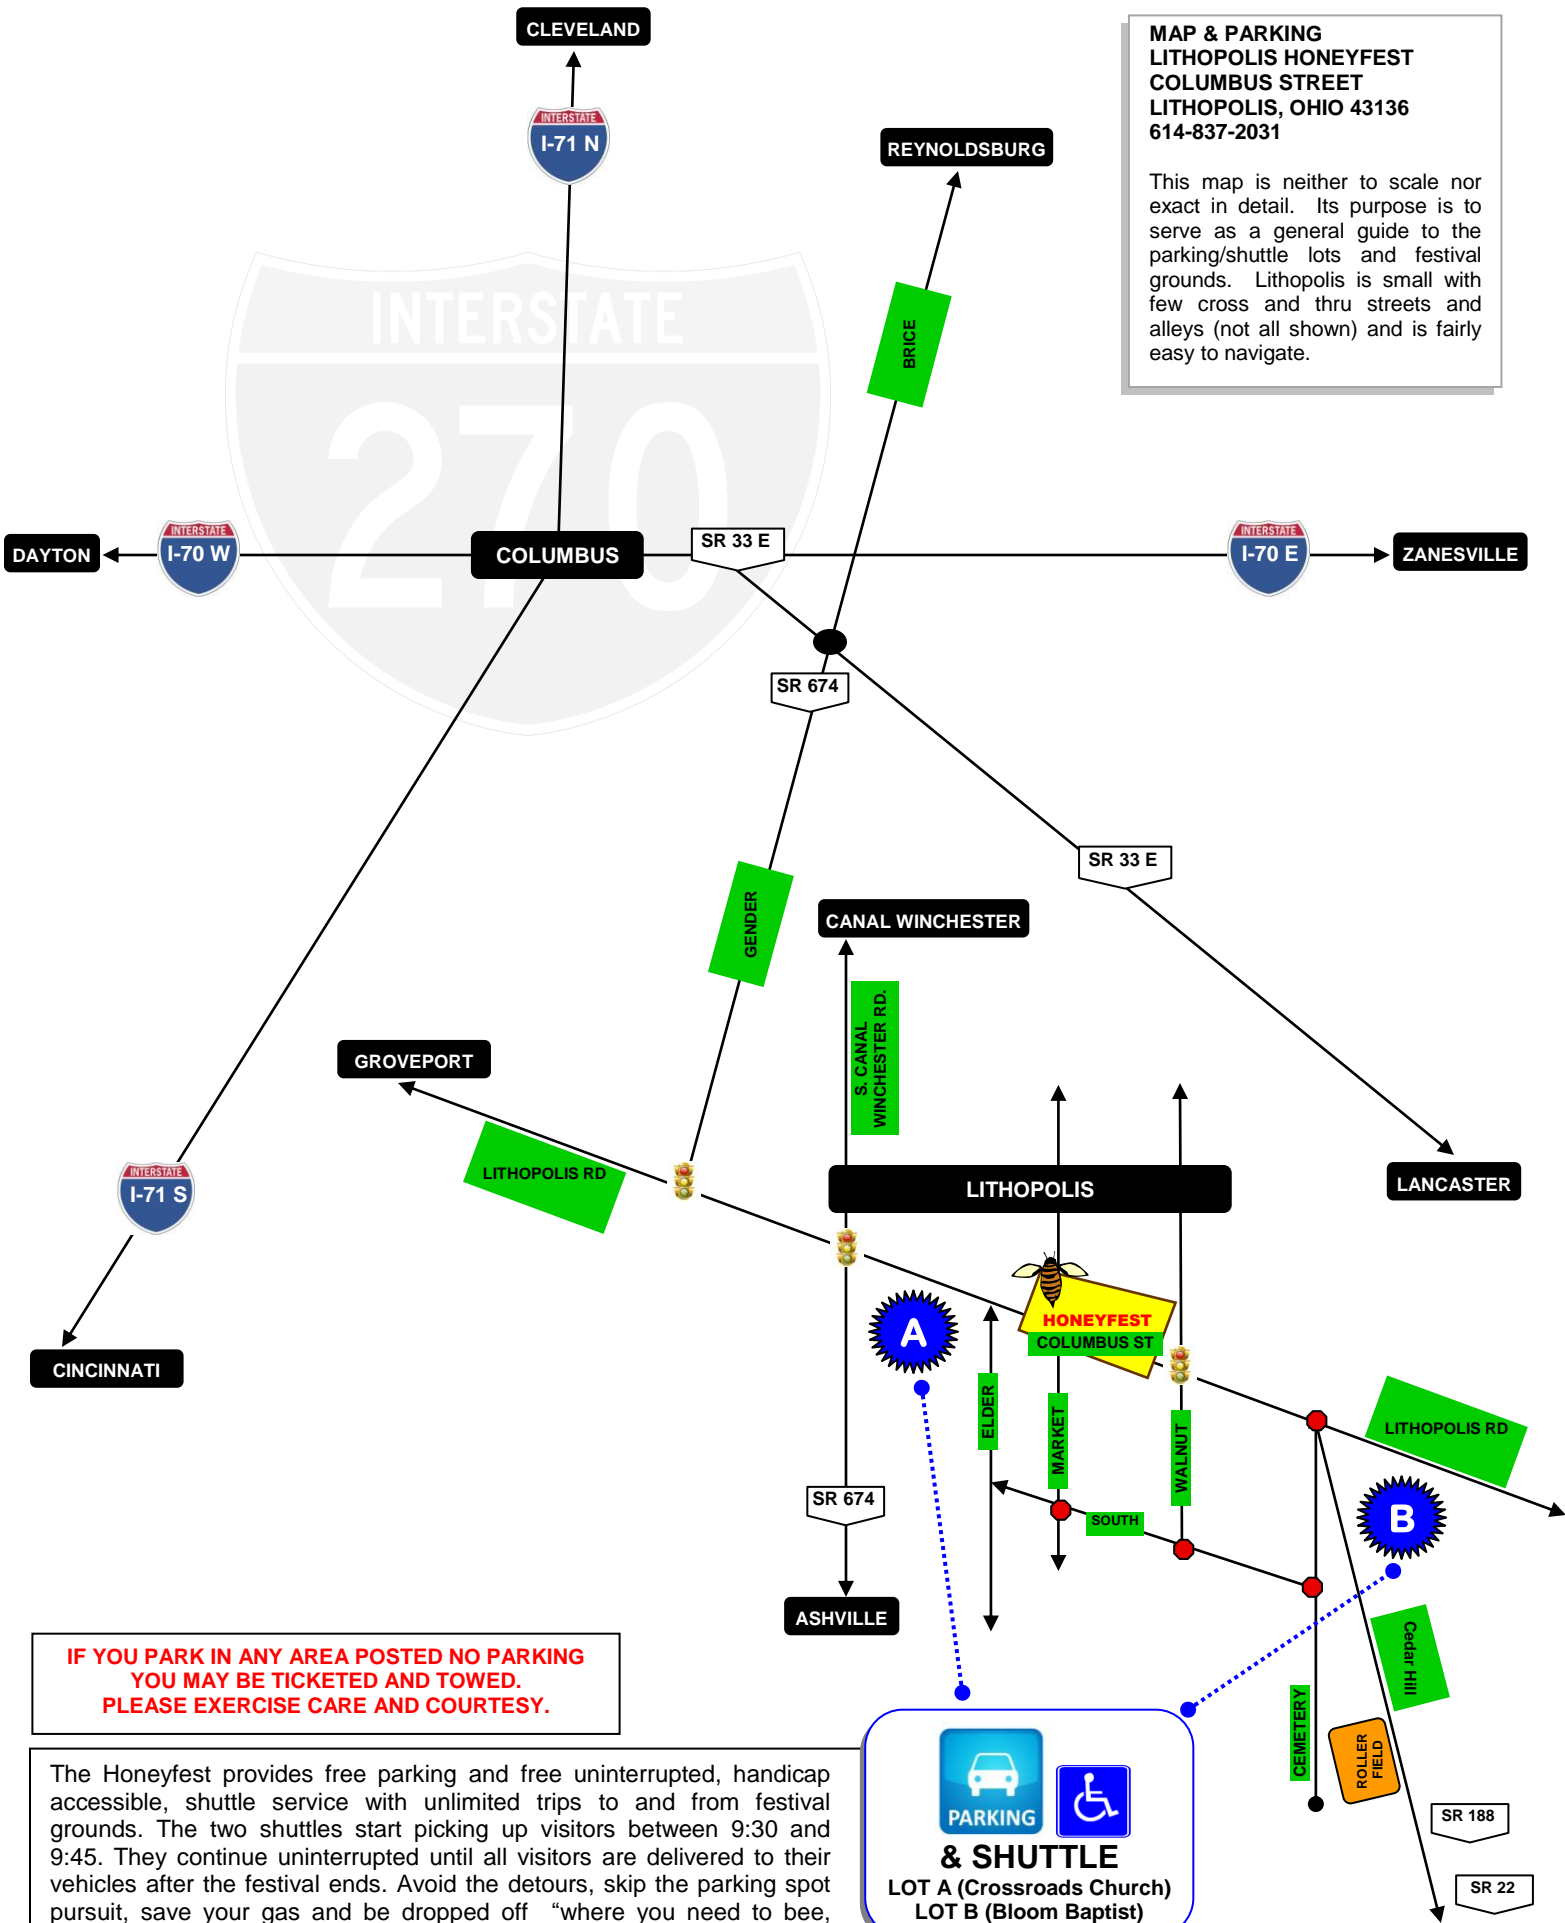

**MAP & PARKING  
LITHOPOLIS HONEYFEST  
COLUMBUS STREET  
LITHOPOLIS, OHIO 43136  
614-837-2031**

This map is neither to scale nor exact in detail. Its purpose is to serve as a general guide to the parking/shuttle lots and festival grounds. Lithopolis is small with few cross and thru streets and alleys (not all shown) and is fairly easy to navigate.

**IF YOU PARK IN ANY AREA POSTED NO PARKING YOU MAY BE TICKETED AND TOWED. PLEASE EXERCISE CARE AND COURTESY.**

The Honeyfest provides free parking and free uninterrupted, handicap accessible, shuttle service with unlimited trips to and from festival grounds. The two shuttles start picking up visitors between 9:30 and 9:45. They continue uninterrupted until all visitors are delivered to their vehicles after the festival ends. Avoid the detours, skip the parking spot pursuit, save your gas and be dropped off "where you need to be, honey!" – right at the Honeyfest Welcome Center.

**& SHUTTLE**  
 **PARKING**   
**LOT A (Crossroads Church)**  
**LOT B (Bloom Baptist)**